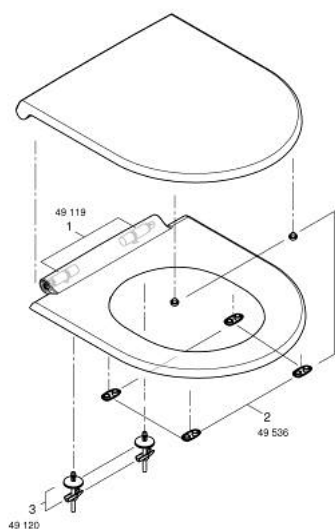

39 913 001 BAU CERAMIC WC SEAT SOFT CLOSE SLIM

PRODUCT DESCRIPTION

- Colour: alpine white
- with lid
- slim design
- quick release function
- detachable
- s Eco-Override-Stop (funkcija za uštedu energije)
- including fixation set
- stainless steel hinges
- easy fixation from above
- weight bearing capacity 150 kg
- compatible with Bau Ceramic bowl 39 910 000

39 913 001 BAU CERAMIC WC SEAT SOFT CLOSE SLIM

SPARE PARTS, март 2022 – now

- 1: Damper (Spare part-nr. 49119000)
- 2: Sunder za kupanje (Spare part-nr. 49536000)
- 3: Fixation set for seat and cover (Spare part-nr. 49120000)