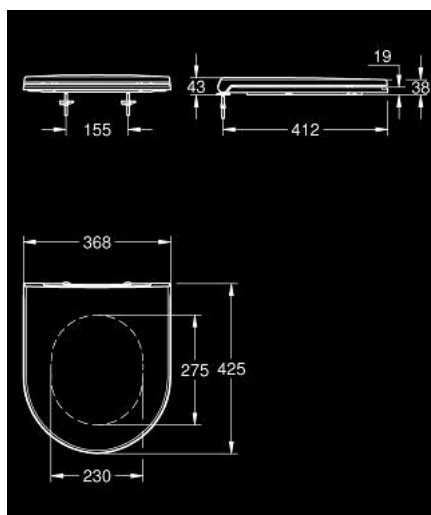

39 913 001 BAU CERAMIC WC SEAT SOFT CLOSE SLIM

PRODUCT DESCRIPTION

- Colour: alpine white
- with lid
- slim design
- quick release function
- detachable
- s Eco-Override-Stop (funkcija za uštedu energije)
- including fixation set
- stainless steel hinges
- easy fixation from above
- weight bearing capacity 150 kg
- compatible with Bau Ceramic bowl 39 910 000

39 913 001 BAU CERAMIC WC SEAT SOFT CLOSE SLIM

SPARE PARTS, март 2022 – now

- 1: Damper (Spare part-nr. 49119000)
- 2: Sunder za kupanje (Spare part-nr. 49536000)
- 3: Fixation set for seat and cover (Spare part-nr. 49120000)