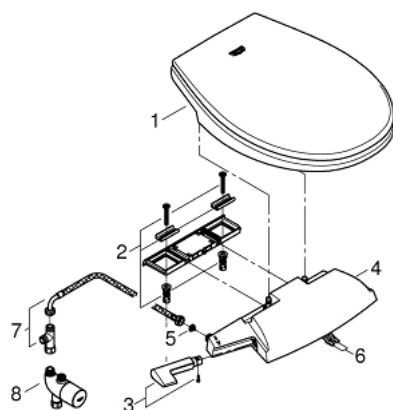

39 648 SH0 BAU CERAMIC MANUAL BIDET SEAT

PRODUCT DESCRIPTION

- Colour: alpine white
- WC seat with lid
- 2 dedicated spray arms (1 for anal area, 1 for front spray)
- pre- and post-rinsing of spray nozzle with fresh water
- manually operated side handle requires no electricity
- Duroplast WC seat and lid with soft close function
- flexible water connection $3/8''$
- includes:
 - ugradna ploča
 - Filter
 - pressure 0.1 - 1.0 MPa (1 - 10 bar)
 - complies with EN 1717

39 648 SH0 BAU CERAMIC MANUAL BIDET SEAT

SPARE PARTS, јануар 2019 – now

- 1: WC seat and lid (Spare part-nr. 14986SH0)
- 2: Set za učvršćivanje (Spare part-nr. 14989000)
- 3: Ručica (Spare part-nr. 14988F00)
- 4: Operating unit (Spare part-nr. 14987SH0)
- 5: Filter (Spare part-nr. 4241300M)
- 6: Spray set (Spare part-nr. 14990000)
- 7: Accessory set shower hose and T piece (Spare part-nr. 14074000)*
- 8: Termostatska zaštita od opekotina (Spare part-nr. 34487000)*