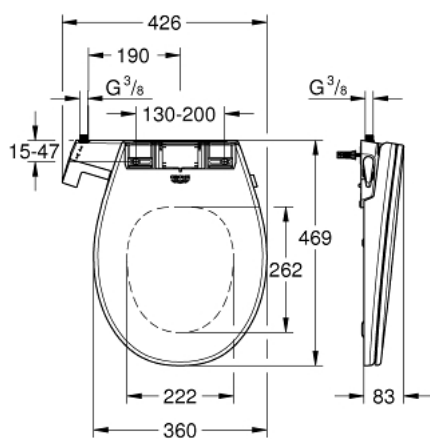

39 648 SH0 BAU CERAMIC MANUAL BIDET SEAT

PRODUCT DESCRIPTION

- Colour: alpine white
- WC seat with lid
- 2 dedicated spray arms (1 for anal area, 1 for front spray)
- pre- and post-rinsing of spray nozzle with fresh water
- manually operated side handle requires no electricity
- Duroplast WC seat and lid with soft close function
- flexible water connection $3/8''$
- includes:
 - ugradna ploča
 - Filter
 - pressure 0.1 - 1.0 MPa (1 - 10 bar)
 - complies with EN 1717

39 648 SH0 BAU CERAMIC MANUAL BIDET SEAT

SPARE PARTS, јануар 2019 – now

- 1: WC seat and lid (Spare part-nr. 14986SH0)
- 2: Set za učvršćivanje (Spare part-nr. 14989000)
- 3: Ručica (Spare part-nr. 14988F00)
- 4: Operating unit (Spare part-nr. 14987SH0)
- 5: Filter (Spare part-nr. 4241300M)
- 6: Spray set (Spare part-nr. 14990000)
- 7: Accessory set shower hose and T piece (Spare part-nr. 14074000)*
- 8: Termostatska zaštita od opekotina (Spare part-nr. 34487000)*