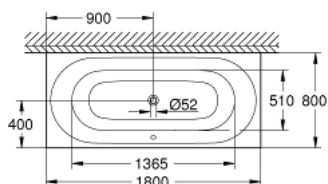

39 620 00H ESSENCE BATHTUB

PRODUCT DESCRIPTION

- Colour: alpine white
- built-in
- 180 x 80 cm
- visina 45 cm
- water volume 240 l
- usable volume 170 l
- with EasyClean
- with overflow
- sanitary titan steel
- suitable for Talento (28 943 000 + 19 025 000) and Talentofill (28 991 000 + 19 952 000) waste sets
- recommended Poresta installation set # 17156511
- recommended Schedel installation set SW 80026
- includes noise suppression mats
- requires bathtub feet 49 115 000 and sealing system 49 114 000, sold separately