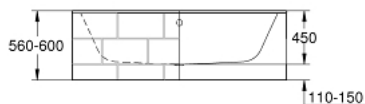

39 620 00H ESSENCE BATHTUB

PRODUCT DESCRIPTION

- Colour: alpine white
- built-in
- 180 x 80 cm
- visina 45 cm
- water volume 240 l
- usable volume 170 l
- with EasyClean
- with overflow
- sanitary titan steel
- suitable for Talento (28 943 000 + 19 025 000) and Talentofill (28 991 000 + 19 952 000) waste sets
- recommended Poresta installation set # 17156511
- recommended Schedel installation set SW 80026
- includes noise suppression mats
- requires bathtub feet 49 115 000 and sealing system 49 114 000, sold separately