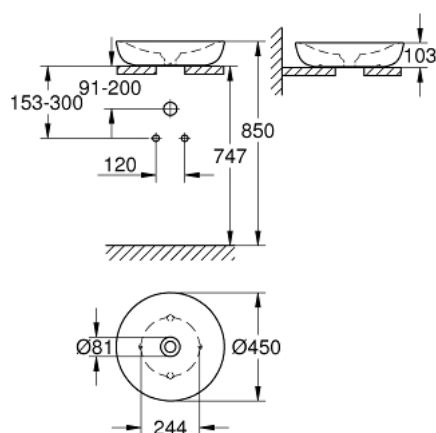

## 39 609 00H ESSENCE VESSEL BASIN 45

### PRODUCT DESCRIPTION

- Colour: alpine white
- without overflow
- 450 x 450 mm
- including fixation set
- including ceramic waste, removable cover
- ne može se zatvoriti
- sanitary ware
- GROHE HyperClean antibacterial glazing
- GROHE AquaCeramic antistick coating