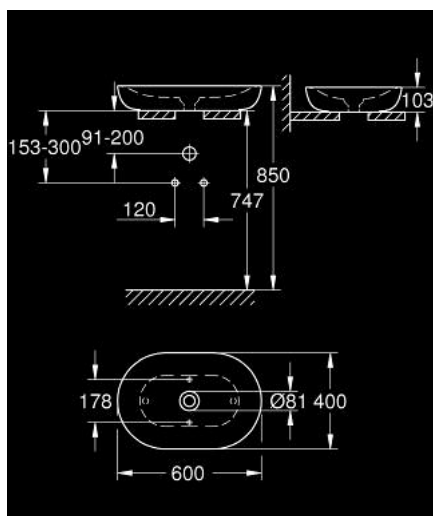

39 608 00H ESSENCE VESSEL BASIN 60

PRODUCT DESCRIPTION

- Colour: alpine white
- without overflow
- 600 x 400 mm
- including fixation set
- including ceramic waste, removable cover
- ne može se zatvoriti
- sanitary ware
- GROHE HyperClean antibacterial glazing
- GROHE AquaCeramic antistick coating