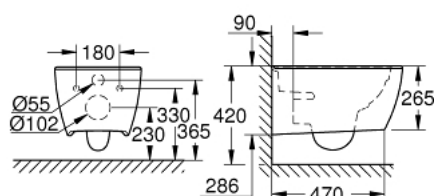

### PRODUCT DESCRIPTION

- Colour: alpine white
- for concealed cistern
- wash down
- rimless
- horizontalni izlazni otvor
- class 1, full flush 6 l, 5 l according to EN997
- flushes with 4.5 l for full flush, 3 l for small flush
- including fixation set
- sanitary ware
- fully skirted with invisible fixation
- GROHE HyperClean antibacterial glazing
- GROHE AquaCeramic antistick coating
- compatible with seat and cover 39 577 001 (soft close)