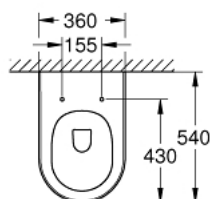

## 39 571 00H ESSENCE WALL HUNG WC

### PRODUCT DESCRIPTION

- Colour: alpine white
- for concealed cistern
- wash down
- rimless
- horizontalni izlazni otvor
- class 1, full flush 6 l, 5 l according to EN997
- flushes with 4.5 l for full flush, 3 l for small flush
- including fixation set
- sanitary ware
- fully skirted with invisible fixation
- GROHE HyperClean antibacterial glazing
- GROHE AquaCeramic antistick coating
- compatible with seat and cover 39 577 001 (soft close)