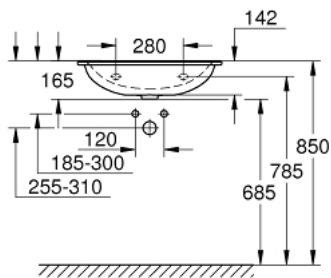

## 39 568 00H ESSENCE VANITY BASIN 60

### PRODUCT DESCRIPTION

- Colour: alpine white
- wall hung
- 1 hole punched, 2 holes pre-punched
- with overflow on opposite site to faucet
- suitable for vanity units
- 600 x 460 mm
- sanitary ware
- GROHE HyperClean antibacterial glazing
- GROHE AquaCeramic antistick coating