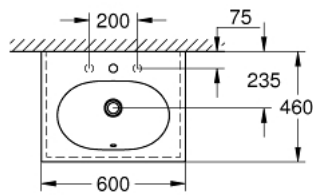

## 39 568 00H ESSENCE VANITY BASIN 60

### PRODUCT DESCRIPTION

- Colour: alpine white
- wall hung
- 1 hole punched, 2 holes pre-punched
- with overflow on opposite site to faucet
- suitable for vanity units
- 600 x 460 mm
- sanitary ware
- GROHE HyperClean antibacterial glazing
- GROHE AquaCeramic antistick coating