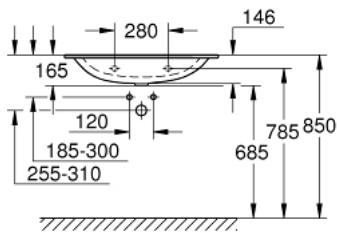

## 39 567 00H ESSENCE VANITY BASIN 80

### PRODUCT DESCRIPTION

- Colour: alpine white
- wall hung
- 1 hole punched, 2 holes pre-punched
- with overflow on opposite site to faucet
- 800 x 460 mm
- sanitary ware
- GROHE HyperClean antibacterial glazing
- GROHE AquaCeramic antistick coating
- wash basin underside: grinded