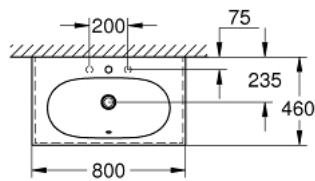

### PRODUCT DESCRIPTION

- Colour: alpine white
- wall hung
- 1 hole punched, 2 holes pre-punched
- with overflow on opposite site to faucet
- 800 x 460 mm
- sanitary ware
- GROHE HyperClean antibacterial glazing
- GROHE AquaCeramic antistick coating
- wash basin underside: grinded