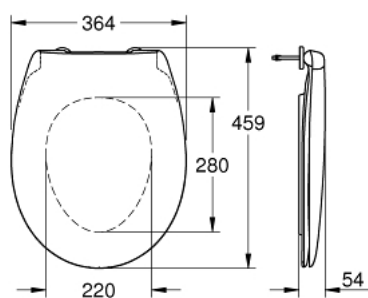

39 493 000 **BAU CERAMIC WC SEAT SOFT CLOSE**

PRODUCT DESCRIPTION

- Colour: alpine white
- with lid
- quick release function
- detachable
- s Eco-Override-Stop (funkcija za uštedu energije)
- including fixation set
- stainless steel hinges
- easy fixation from above
- compatible with all Bau Ceramic bowls except 39 910 000 and 112 948 SH00

39 493 000 **BAU CERAMIC WC SEAT SOFT CLOSE**

SPARE PARTS, март 2017 – now

- 1: Damper (Spare part-nr. 49528000)
- 2: Buffer set (Spare part-nr. 49530000)
- 3: Set za učvršćivanje (Spare part-nr. 49529000)