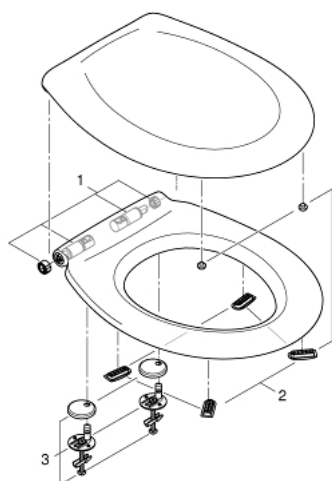

39 493 000 **BAU CERAMIC WC SEAT SOFT CLOSE**

PRODUCT DESCRIPTION

- Colour: alpine white
- with lid
- quick release function
- detachable
- s Eco-Override-Stop (funkcija za uštedu energije)
- including fixation set
- stainless steel hinges
- easy fixation from above
- compatible with all Bau Ceramic bowls except 39 910 000 and 112 948 SH00

39 493 000 **BAU CERAMIC WC SEAT SOFT CLOSE**

SPARE PARTS, март 2017 – now

- 1: Damper (Spare part-nr. 49528000)
- 2: Buffer set (Spare part-nr. 49530000)
- 3: Set za učvršćivanje (Spare part-nr. 49529000)