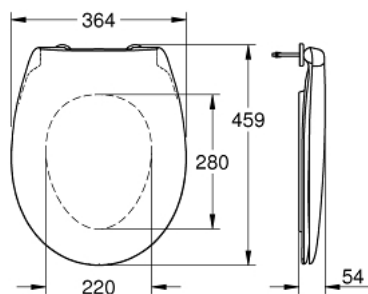

39 492 000 BAU CERAMIC WC SEAT

PRODUCT DESCRIPTION

- Colour: alpine white
- with lid
- quick release function
- detachable
- s Eco-Override-Stop (funkcija za uštedu energije)
- including fixation set
- stainless steel hinges
- easy fixation from above
- weight bearing capacity 150 kg
- compatible with all Bau Ceramic bowls except 39 910 000

39 492 000 BAU CERAMIC WC SEAT

SPARE PARTS, март 2017 – now

- 1: Damper (Spare part-nr. 49528000)
- 2: Buffer set (Spare part-nr. 49530000)
- 3: Set za učvršćivanje (Spare part-nr. 49529000)