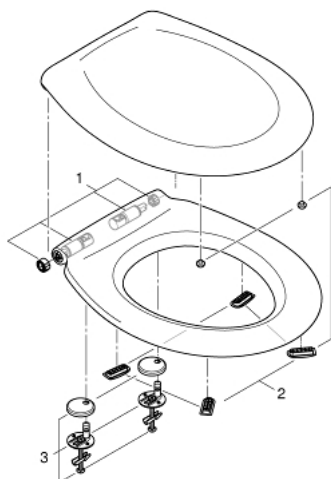

39 492 000 BAU CERAMIC WC SEAT

PRODUCT DESCRIPTION

- Colour: alpine white
- with lid
- quick release function
- detachable
- s Eco-Override-Stop (funkcija za uštedu energije)
- including fixation set
- stainless steel hinges
- easy fixation from above
- weight bearing capacity 150 kg
- compatible with all Bau Ceramic bowls except 39 910 000

39 492 000 BAU CERAMIC WC SEAT

SPARE PARTS, март 2017 – now

- 1: Damper (Spare part-nr. 49528000)
- 2: Buffer set (Spare part-nr. 49530000)
- 3: Set za učvršćivanje (Spare part-nr. 49529000)