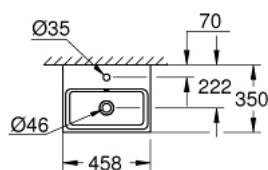

39 483 00H CUBE CERAMIC HAND RINSE BASIN 45

PRODUCT DESCRIPTION

- Colour: alpine white
- wall hung
- 1 hole punched
- with overflow
- 455 x 350 mm
- sanitary ware
- GROHE HyperClean antibacterial glazing
- GROHE AquaCeramic antistick coating