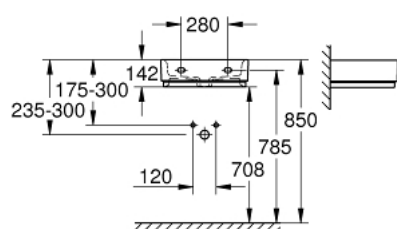

39 483 00H CUBE CERAMIC HAND RINSE BASIN 45

PRODUCT DESCRIPTION

- Colour: alpine white
- wall hung
- 1 hole punched
- with overflow
- 455 x 350 mm
- sanitary ware
- GROHE HyperClean antibacterial glazing
- GROHE AquaCeramic antistick coating