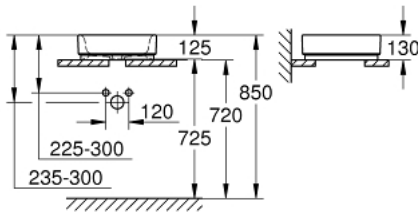

39 482 00H CUBE CERAMIC VESSEL BASIN 40

PRODUCT DESCRIPTION

- Colour: alpine white
- without overflow
- 410 x 410 mm
- including fixation set
- sanitary ware
- GROHE HyperClean antibacterial glazing
- GROHE AquaCeramic antistick coating

39 482 00H CUBE CERAMIC VESSEL BASIN 40

SPARE PARTS, март 2017 – now

1: Mounting set (Spare part-nr. 49512000)