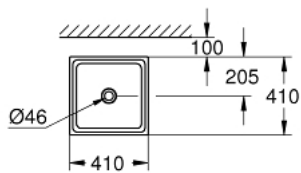

39 482 00H CUBE CERAMIC VESSEL BASIN 40

PRODUCT DESCRIPTION

- Colour: alpine white
- without overflow
- 410 x 410 mm
- including fixation set
- sanitary ware
- GROHE HyperClean antibacterial glazing
- GROHE AquaCeramic antistick coating

39 482 00H CUBE CERAMIC VESSEL BASIN 40

SPARE PARTS, март 2017 – now

1: Mounting set (Spare part-nr. 49512000)