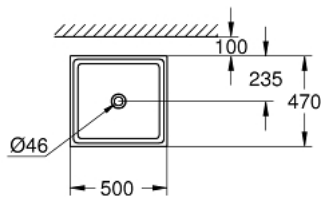

39 481 00H CUBE CERAMIC VESSEL BASIN 50

PRODUCT DESCRIPTION

- Colour: alpine white
- without overflow
- 500 x 470 mm
- including fixation set
- sanitary ware
- GROHE HyperClean antibacterial glazing
- GROHE AquaCeramic antistick coating

39 481 00H CUBE CERAMIC VESSEL BASIN 50

SPARE PARTS, март 2017 – now

1: Mounting set (Spare part-nr. 49512000)