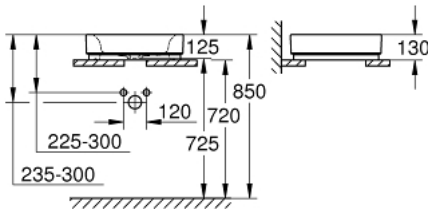

39 481 00H CUBE CERAMIC VESSEL BASIN 50

PRODUCT DESCRIPTION

- Colour: alpine white
- without overflow
- 500 x 470 mm
- including fixation set
- sanitary ware
- GROHE HyperClean antibacterial glazing
- GROHE AquaCeramic antistick coating

39 481 00H CUBE CERAMIC VESSEL BASIN 50

SPARE PARTS, март 2017 – now

1: Mounting set (Spare part-nr. 49512000)