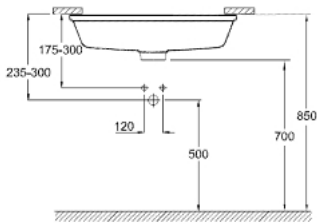

39 480 00H CUBE CERAMIC UNDER-COUNTER WASH BASIN 50

PRODUCT DESCRIPTION

- Colour: alpine white
- installation from below
- with overflow
- 492 x 370 mm
- including fixation set
- sanitary ware
- GROHE HyperClean antibacterial glazing
- GROHE AquaCeramic antistick coating

39 480 00H **CUBE CERAMIC UNDER-COUNTER WASH BASIN 50**

SPARE PARTS, март 2017 – now

1: Mounting set (Spare part-nr. 49518000)