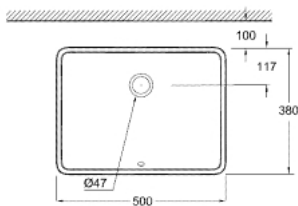

39 480 00H CUBE CERAMIC UNDER-COUNTER WASH BASIN 50

PRODUCT DESCRIPTION

- Colour: alpine white
- installation from below
- with overflow
- 492 x 370 mm
- including fixation set
- sanitary ware
- GROHE HyperClean antibacterial glazing
- GROHE AquaCeramic antistick coating

39 480 00H **CUBE CERAMIC UNDER-COUNTER WASH BASIN 50**

SPARE PARTS, март 2017 – now

1: Mounting set (Spare part-nr. 49518000)