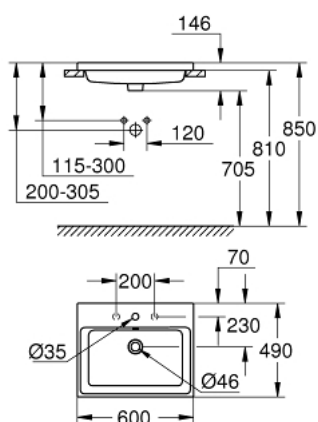

39 479 00H CUBE CERAMIC COUNTER BASIN 60

PRODUCT DESCRIPTION

- Colour: alpine white
- flat back side glazed
- built-in
- 1 hole punched, 2 holes pre-punched
- with overflow
- 600 x 490 mm
- including fixation set
- sanitary ware
- GROHE HyperClean antibacterial glazing
- GROHE AquaCeramic antistick coating

39 479 00H CUBE CERAMIC COUNTER BASIN 60

SPARE PARTS, март 2017 – now

1: Mounting set (Spare part-nr. 49512000)