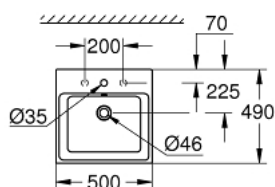

39 478 00H CUBE CERAMIC COUNTER TOP BASIN 50

PRODUCT DESCRIPTION

- Colour: alpine white
- flat back side glazed
- 1 hole punched, 2 holes pre-punched
- with overflow
- 500 x 490 mm
- including fixation set
- sanitary ware
- GROHE HyperClean antibacterial glazing
- GROHE AquaCeramic antistick coating

39 478 00H CUBE CERAMIC COUNTER TOP BASIN 50

SPARE PARTS, март 2017 – now

1: Mounting set (Spare part-nr. 49512000)