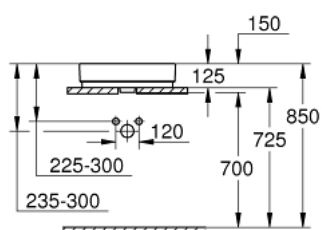

39 478 00H CUBE CERAMIC COUNTER TOP BASIN 50

PRODUCT DESCRIPTION

- Colour: alpine white
- flat back side glazed
- 1 hole punched, 2 holes pre-punched
- with overflow
- 500 x 490 mm
- including fixation set
- sanitary ware
- GROHE HyperClean antibacterial glazing
- GROHE AquaCeramic antistick coating

39 478 00H CUBE CERAMIC COUNTER TOP BASIN 50

SPARE PARTS, март 2017 – now

1: Mounting set (Spare part-nr. 49512000)