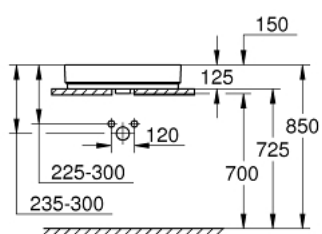

39 477 00H CUBE CERAMIC COUNTER TOP BASIN 60

PRODUCT DESCRIPTION

- Colour: alpine white
- flat back side glazed
- 1 hole punched, 2 holes pre-punched
- with overflow
- 600 x 490 mm
- including fixation set
- sanitary ware
- GROHE HyperClean antibacterial glazing
- GROHE AquaCeramic antistick coating

39 477 00H CUBE CERAMIC COUNTER TOP BASIN 60

SPARE PARTS, март 2017 – now

1: Mounting set (Spare part-nr. 49512000)