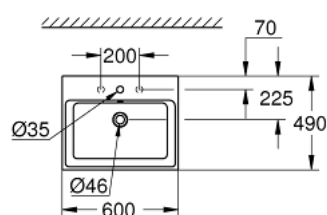

39 477 00H CUBE CERAMIC COUNTER TOP BASIN 60

PRODUCT DESCRIPTION

- Colour: alpine white
- flat back side glazed
- 1 hole punched, 2 holes pre-punched
- with overflow
- 600 x 490 mm
- including fixation set
- sanitary ware
- GROHE HyperClean antibacterial glazing
- GROHE AquaCeramic antistick coating

39 477 00H CUBE CERAMIC COUNTER TOP BASIN 60

SPARE PARTS, март 2017 – now

1: Mounting set (Spare part-nr. 49512000)