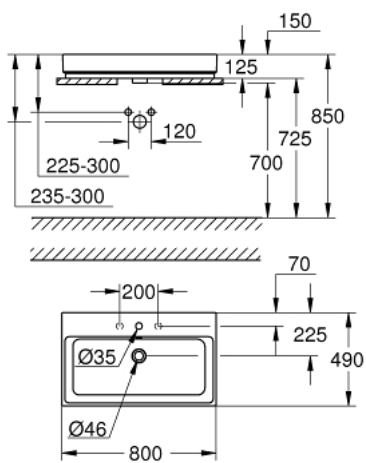

## 39 476 00H CUBE CERAMIC COUNTER TOP BASIN 80

### PRODUCT DESCRIPTION

- Colour: alpine white
- flat back side glazed
- 1 hole punched, 2 holes pre-punched
- with overflow
- 800 x 490 mm
- including fixation set
- sanitary ware
- GROHE HyperClean antibacterial glazing
- GROHE AquaCeramic antistick coating

## 39 476 00H CUBE CERAMIC COUNTER TOP BASIN 80

SPARE PARTS, март 2017 – now

1: Mounting set (Spare part-nr. 49512000)