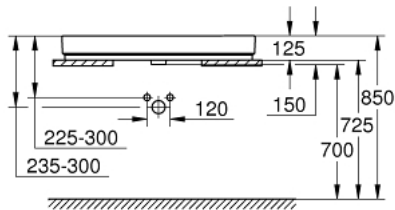

39 475 00H CUBE CERAMIC COUNTER TOP BASIN 100

PRODUCT DESCRIPTION

- Colour: alpine white
- flat back side glazed
- 1 hole punched, 2 holes pre-punched
- with overflow
- 1000 x 490 mm
- including fixation set
- sanitary ware
- GROHE HyperClean antibacterial glazing
- GROHE AquaCeramic antistick coating

39 475 00H CUBE CERAMIC COUNTER TOP BASIN 100

SPARE PARTS, март 2017 – now

1: Mounting set (Spare part-nr. 49512000)