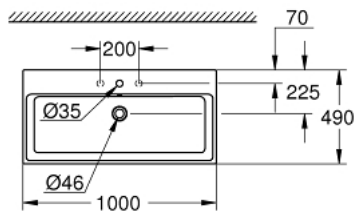

39 475 00H CUBE CERAMIC COUNTER TOP BASIN 100

PRODUCT DESCRIPTION

- Colour: alpine white
- flat back side glazed
- 1 hole punched, 2 holes pre-punched
- with overflow
- 1000 x 490 mm
- including fixation set
- sanitary ware
- GROHE HyperClean antibacterial glazing
- GROHE AquaCeramic antistick coating

39 475 00H CUBE CERAMIC COUNTER TOP BASIN 100

SPARE PARTS, март 2017 – now

1: Mounting set (Spare part-nr. 49512000)