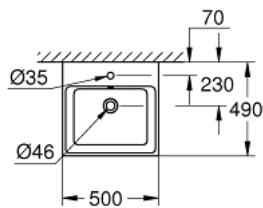

### PRODUCT DESCRIPTION

- Colour: alpine white
- wall hung
- 1 hole punched, 2 holes pre-punched
- with overflow
- 500 x 490 mm
- sanitary ware
- GROHE HyperClean antibacterial glazing
- GROHE AquaCeramic antistick coating