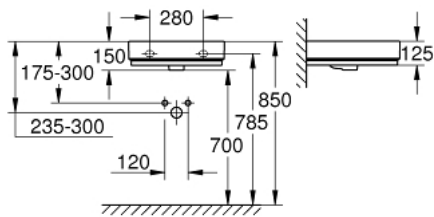

## 39 474 00H CUBE CERAMIC WASH BASIN 50

### PRODUCT DESCRIPTION

- Colour: alpine white
- wall hung
- 1 hole punched, 2 holes pre-punched
- with overflow
- 500 x 490 mm
- sanitary ware
- GROHE HyperClean antibacterial glazing
- GROHE AquaCeramic antistick coating