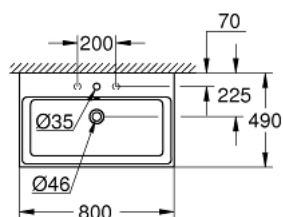

39 469 00H CUBE CERAMIC WASH BASIN 80

PRODUCT DESCRIPTION

- Colour: alpine white
- wall hung
- 1 hole punched, 2 holes pre-punched
- with overflow
- 800 x 490 mm
- sanitary ware
- GROHE HyperClean antibacterial glazing
- GROHE AquaCeramic antistick coating