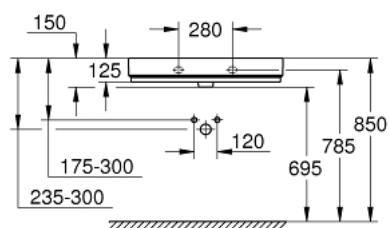

39 469 00H CUBE CERAMIC WASH BASIN 80

PRODUCT DESCRIPTION

- Colour: alpine white
- wall hung
- 1 hole punched, 2 holes pre-punched
- with overflow
- 800 x 490 mm
- sanitary ware
- GROHE HyperClean antibacterial glazing
- GROHE AquaCeramic antistick coating