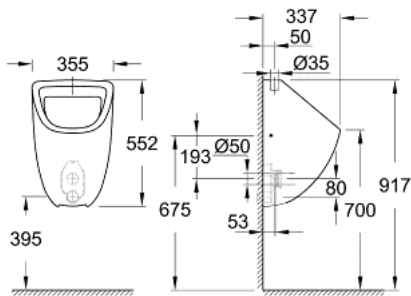

39 439 000 BAU CERAMIC URINAL

PRODUCT DESCRIPTION

- Colour: alpine white
- top inlet
- class 1, full flush 1 l
- including fixation set
- sanitary ware
- for installation please order urinal trap 39 732 000 (horizontal outlet) or 39 733 000 (vertical outlet), sold separately

39 439 000 **BAU CERAMIC URINAL**

SPARE PARTS, јун 2016 – now

1: Mounting set (Spare part-nr. 49025000)