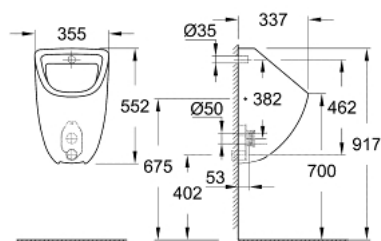

39 438 000 BAU CERAMIC URINAL

PRODUCT DESCRIPTION

- Colour: alpine white
- concealed inlet
- class 1, full flush 1 l
- including fixation set
- sanitary ware
- for installation please order urinal trap 39 732 000 (horizontal outlet) or 39 733 000 (vertical outlet), sold separately
- not compatible with temperature sensor 39 367 000

39 438 000 **BAU CERAMIC URINAL**

SPARE PARTS, јун 2016 – now

1: Mounting set (Spare part-nr. 49025000)