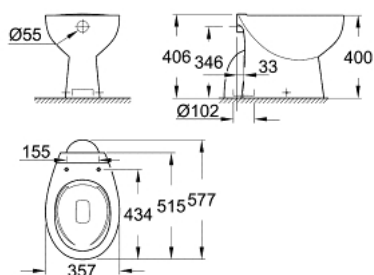

### PRODUCT DESCRIPTION

- Colour: alpine white
- wash down
- rimless
- vertical outlet
- class 1, full flush 6 l according to EN997
- flushes with 3 l for small flush
- including fixation set
- sanitary ware
- compatible with seat and cover 39 492 000 (standard), 39 493 000 (soft close) and 39 898 000 (slim seat soft close)