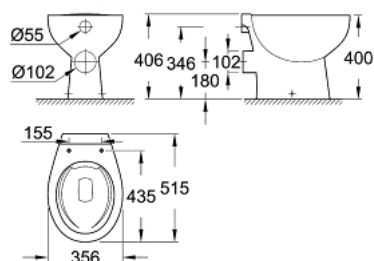

39 430 000 BAU CERAMIC FLOOR STANDING WC

PRODUCT DESCRIPTION

- Colour: alpine white
- wash down
- rimless
- horizontalni izlazni otvor
- class 1, full flush 6 l according to EN997
- flushes with 3 l for small flush
- including fixation set
- sanitary ware
- compatible with seat and cover 39 492 000 (standard), 39 493 000 (soft close) and 39 898 000 (slim seat soft close)

39 430 000 **BAU CERAMIC FLOOR STANDING WC**

SPARE PARTS, јун 2016 – now

1: Mounting set (Spare part-nr. 49516000)