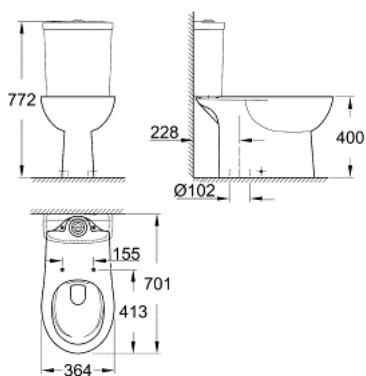

## 39 429 000 BAU CERAMIC FLOOR STANDING WC FOR CLOSE COUPLED COMBINATION

### PRODUCT DESCRIPTION

- Colour: alpine white
- wash down
- rimless
- vertical outlet, concealed
- class 1, full flush 6 l according to EN997
- flushes with 3 l for small flush
- including fixation set
- cistern to be ordered separately
- sanitary ware
- compatible with seat and cover 39 492 000 (standard), 39 493 000 (soft close) and 39 923 000 (slim seat soft close)