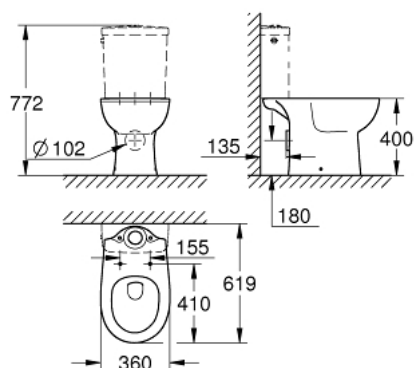

## 39 428 000 BAU CERAMIC FLOOR STANDING WC FOR CLOSE COUPLED COMBINATION

### PRODUCT DESCRIPTION

- Colour: alpine white
- wash down
- boxed rim
- horizontalni izlazni otvor
- class 1, full flush 6 l according to EN997
- flushes with 3 l for small flush
- including fixation set
- cistern to be ordered separately
- sanitary ware
- compatible with seat and cover 39 492 000 (standard) or 39 493 000 (soft close)

## 39 428 000 **BAU CERAMIC FLOOR STANDING WC FOR CLOSE COUPLED COMBINATION**

**SPARE PARTS**, јун 2016 – now

1: Mounting set (Spare part-nr. 49516000)