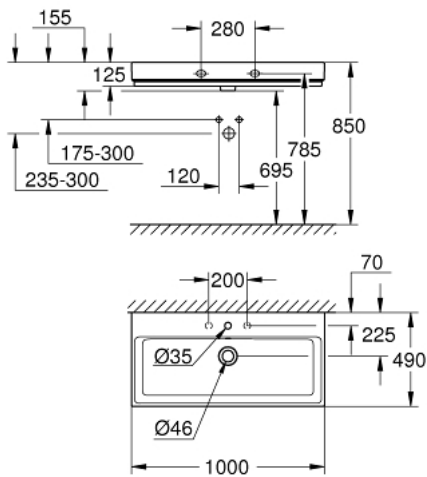

39 386 00H CUBE CERAMIC WASH BASIN 100

PRODUCT DESCRIPTION

- Colour: alpine white
- wall hung
- 1 hole punched, 2 holes pre-punched
- with overflow
- 1000 x 490 mm
- sanitary ware
- GROHE HyperClean antibacterial glazing
- GROHE AquaCeramic antistick coating