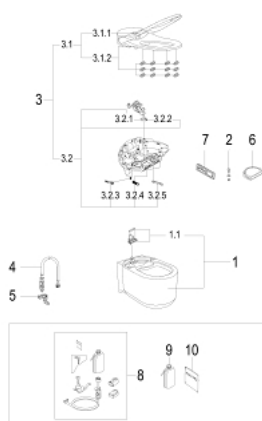

39 354 SH1 GROHE SENSA ARENA SHOWER TOILET COMPLETE SYSTEM FOR CONCEALED FLUSHING CISTERNS, WALL-HUNG

SPARE PARTS, аврост 2017 – now

1. 1: WC ceramic (Spare part-nr. 14937000)
   - 1.1: Fixing member rear (Spare part-nr. 14969000)
   - 2: Anti-theft screw (Spare part-nr. 14972000)
   - 3: E-bidet unit (Spare part-nr. 14976000)
   - 3.1: Poklopac (Spare part-nr. 14979000)
   - 3.1.1: WC lid (Spare part-nr. 14925SH0)
   - 3.1.2: WC seat (Spare part-nr. 14924SH0)
   - 3.2: Base plate assembly (Spare part-nr. 14978000)
   - 3.2.1: Spray (Spare part-nr. 14929000)
   - 3.2.2: Spray (Spare part-nr. 14928000)
   - 3.2.3: Filter (Spare part-nr. 14927000)
   - 3.2.4: Air filter (Spare part-nr. 14933000)
   - 3.2.5: Nozzle guard (Spare part-nr. 14930000)
   - 4: Connection hose assembly (Spare part-nr. 14974000)
   - 5: Hose clip (Spare part-nr. 14971000)
   - 6: Splash protection (Spare part-nr. 14936000)
   - 7: Daljinski upravljač (Spare part-nr. 14926001)
   - 7: Daljinski upravljač (Spare part-nr. 14926002)
   - 8: Descaling kit (Spare part-nr. 46978001)*
   - 9: Descaler bottle (Spare part-nr. 46979000)*
   - 10: Descaler for shower toilet (Spare part-nr. 4697700M)*
2. Optional accessories