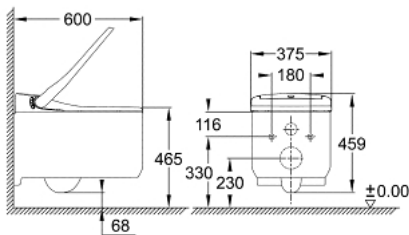

39 354 SH1 GROHE SENSA ARENA SHOWER TOILET COMPLETE SYSTEM FOR CONCEALED FLUSHING CISTERNS, WALL-HUNG

PRODUCT DESCRIPTION (1/2)

- Colour: alpine white
- GROHE Hygiene Clean: with antibacterial glazing HyperClean (SIAA Kokin Japanese standard compliant) and non-stick coating AquaCeramic
- GROHE power flush: rimless wash down jet WC with GROHE Triple Vortex flushing technology
- GROHE Skin Clean:
 - 2 dedicated adjustable spray arms (1 for anal area, 1 for front spray)
 - separate water way for front spray
 - oscillating spray (automatic forward and reverse motion of the spray)
 - pulsating spray for massage
 - adjustable spray intensity
 - automatic pre- and post-rinsing of spray nozzle with fresh water
 - integrated instant heater provides unlimited warm water
 - adjustable temperature
- Additional functions:
 - warm air dryer with adjustable temperature
 - odor extraction with filter
 - PlasmaCluster function - ion technology
 - descaling function
 - Duroplast WC seat and lid with automatic opening/close function
 - infra-red user detection
 - seat control panel operation
 - power switch
 - inside bowl night light
 - hidden water supply and power supply connections
 - remote control
 - smart phone app for iOS and Android
- includes:
 - noise protection sheet, mounting bases and washers
 - manual remote control with wall-mounted holder
 - active carbon filter for odour absorption
 - water supply connection set for concealed cistern
 - nozzle guard

39 354 SH1 GROHE SENSIA ARENA SHOWER TOILET COMPLETE SYSTEM FOR CONCEALED FLUSHING CISTERNS, WALL-HUNG

PRODUCT DESCRIPTION (2/2)

- cable with system plug on device
- water pressure 0.05 - 1 MPa (0.5 - 10 bar)
- nominal voltage 220-240 V AC
- main frequency 50-60 Hz
- type of protection IPX4
- complies with EN 1717
- CE odobrenje
- recommended in combination with a GROHE Rapid SLX element (1,13 m installation height)