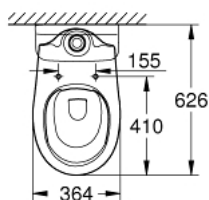

### PRODUCT DESCRIPTION

- Colour: alpine white
- wash down
- rimless
- horizontalni izlazni otvor
- class 1, full flush 6 l according to EN997
- flushes with 3 l for small flush
- including fixation set
- cistern to be ordered separately
- sanitary ware
- compatible with seat and cover 39 492 000 (standard), 39 493 000 (soft close) and 39 923 000 (slim seat soft close)