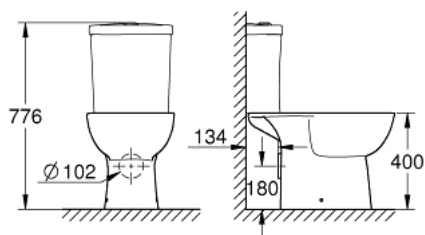

### PRODUCT DESCRIPTION

- Colour: alpine white
- wash down
- rimless
- horizontalni izlazni otvor
- class 1, full flush 6 l according to EN997
- flushes with 3 l for small flush
- including fixation set
- cistern to be ordered separately
- sanitary ware
- compatible with seat and cover 39 492 000 (standard), 39 493 000 (soft close) and 39 923 000 (slim seat soft close)