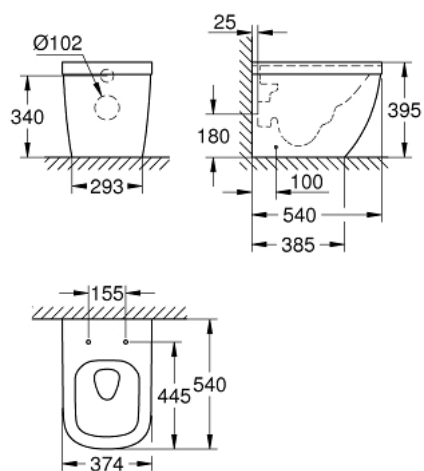

39 339 000 EURO CERAMIC FLOOR STANDING BACK TO WALL WC

PRODUCT DESCRIPTION

- Colour: alpine white
- horizontalni izlazni otvor
- back to wall
- GROHE Triple Vortex flushing technology
- wash down
- rimless
- class 1, full flush 6 l, 5 l according to EN997
- flushes with 3 l for small flush
- including fixation set
- sanitary ware
- fully skirted with invisible fixation
- compatible with seat and cover 39 330 002 (soft close) and 39 331 002 (without soft close)

39 339 000 **EURO CERAMIC FLOOR STANDING BACK TO WALL WC**

SPARE PARTS, јун 2016 – now

1: Mounting set (Spare part-nr. 49516000)