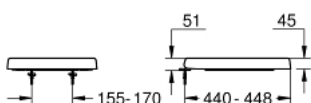

39 330 002 EURO CERAMIC WC SEAT SOFT CLOSE

PRODUCT DESCRIPTION

- Colour: alpine white
- with lid
- quick release function
- detachable
- s Eco-Override-Stop (funkcija za uštedu energije)
- including fixation set
- stainless steel hinges
- easy fixation from above
- weight bearing capacity 150 kg
- compatible with Euro Ceramic bowls 39 328 000, 39 206 000, 39 538 000, 39 338 000 and 39 339 000