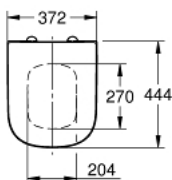

39 330 002 EURO CERAMIC WC SEAT SOFT CLOSE

PRODUCT DESCRIPTION

- Colour: alpine white
- with lid
- quick release function
- detachable
- s Eco-Override-Stop (funkcija za uštedu energije)
- including fixation set
- stainless steel hinges
- easy fixation from above
- weight bearing capacity 150 kg
- compatible with Euro Ceramic bowls 39 328 000, 39 206 000, 39 538 000, 39 338 000 and 39 339 000