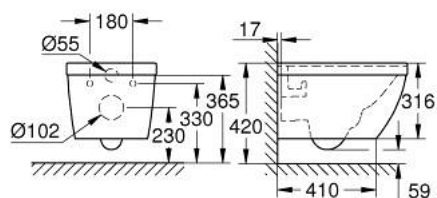

39 328 000 EURO CERAMIC WALL HUNG WC

PRODUCT DESCRIPTION

- Colour: alpine white
- for concealed cistern
- horizontalni izlazni otvor
- GROHE Triple Vortex flushing technology
- wash down
- rimless
- flush volume 5/3 l
- class 1, full flush 6 l, 5 l according to EN997
- flushes with 3 l for small flush
- including fixation set
- sanitary ware
- fully skirted with invisible fixation
- compatible with seat and cover 39 330 002 (soft close) and 39 331 002 (without soft close)

39 328 000 EURO CERAMIC WALL HUNG WC

SPARE PARTS, јун 2016 – now

1: Set za učvršćivanje (Spare part-nr. 49510000)