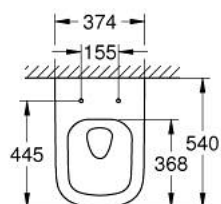

39 328 000 EURO CERAMIC WALL HUNG WC

PRODUCT DESCRIPTION

- Colour: alpine white
- for concealed cistern
- horizontalni izlazni otvor
- GROHE Triple Vortex flushing technology
- wash down
- rimless
- flush volume 5/3 l
- class 1, full flush 6 l, 5 l according to EN997
- flushes with 3 l for small flush
- including fixation set
- sanitary ware
- fully skirted with invisible fixation
- compatible with seat and cover 39 330 002 (soft close) and 39 331 002 (without soft close)

39 328 000 EURO CERAMIC WALL HUNG WC

SPARE PARTS, јун 2016 – now

1: Set za učvršćivanje (Spare part-nr. 49510000)