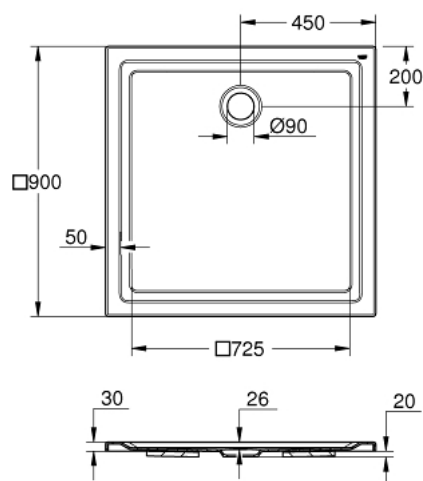

39 301 000 ACRYLIC SHOWER TRAY 900 X 900

PRODUCT DESCRIPTION

- Colour: alpine white
- dimensions: 900 x 900 mm
- depth: 30 mm
- materijal: akril
- diameter of waste outlet: 90 mm
- recommended GROHE waste sets: 49 533 000 (vertical) and 49 534 000 (horizontal), sold separately
- recommended installation material:
- MEPA universal shower tray base unit BW 5 (# 150130) and wall rails for shower trays (# 190032) or MEPA mounting frame SF (# 150183)
- rim sealing (# 180040)
- recommended Poresta installation set # 17014408
- recommended Schedel installation set SD 90081