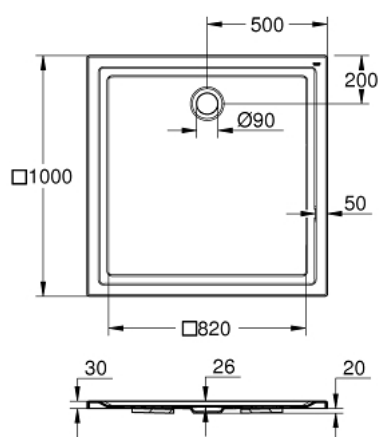

39 300 000 ACRYLIC SHOWER TRAY 1000 X 1000

PRODUCT DESCRIPTION

- Colour: alpine white
- dimensions: 1000 x 1000 mm
- depth: 30 mm
- materijal: akril
- diameter of waste outlet: 90 mm
- recommended GROHE waste sets: 49 533 000 (vertical) and 49 534 000 (horizontal), sold separately
- recommended installation material:
- MEPA universal shower tray base unit BW 5 (# 150130) and wall rails for shower trays (# 190032) or MEPA mounting frame SF (# 150183)
- rim sealing (# 180040)
- recommended Poresta installation set # 17014416
- recommended Schedel installation set SD 90083