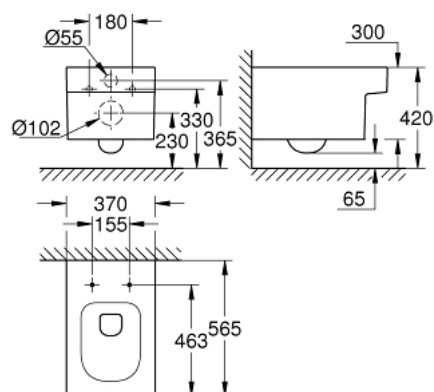

## 39 245 00H CUBE CERAMIC WALL HUNG WC

### PRODUCT DESCRIPTION

- Colour: alpine white
- for concealed cistern
- horizontalni izlazni otvor
- wash down
- rimless
- class 1, full flush 6 l, 5 l according to EN997
- flushes with 3 l for small flush
- including fixation set
- sanitary ware
- fully skirted with invisible fixation
- GROHE HyperClean antibacterial glazing
- GROHE AquaCeramic antistick coating
- compatible with seat and cover 39 488 000 (soft close)