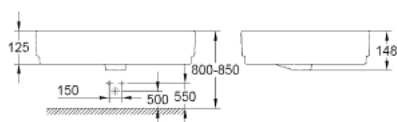

39 234 000 EUROCUBE COUNTER TOP BASIN 60

PRODUCT DESCRIPTION

- Colour: alpine white
- with overflow
- 1 hole punched
- 605 x 488 x 148 mm
- height 151 mm
- sanitary ware
- alpsko bela
- GROHE HyperClean antibacterial glazing
- Proguard

39 234 000 EUROCUBE COUNTER TOP BASIN 60

SPARE PARTS, јун 2015 – now

1: Mounting set (Spare part-nr. 49512000)