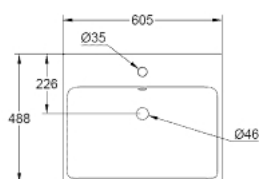

39 234 000 EUROCUBE COUNTER TOP BASIN 60

PRODUCT DESCRIPTION

- Colour: alpine white
- with overflow
- 1 hole punched
- 605 x 488 x 148 mm
- height 151 mm
- sanitary ware
- alpsko bela
- GROHE HyperClean antibacterial glazing
- Proguard

39 234 000 EUROCUBE COUNTER TOP BASIN 60

SPARE PARTS, јун 2015 – now

1: Mounting set (Spare part-nr. 49512000)