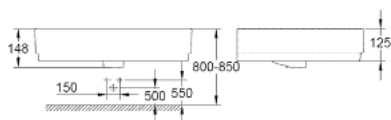

39 231 000 EUROCUBE WASH BASIN 60

PRODUCT DESCRIPTION

- Colour: alpine white
- wall hung
- with overflow
- 1 hole punched
- 605 x 480 mm
- visina 148 mm
- sanitary ware
- GROHE HyperClean antibacterial glazing
- Proguard