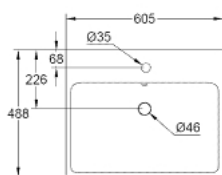

39 231 000 EUROCUBE WASH BASIN 60

PRODUCT DESCRIPTION

- Colour: alpine white
- wall hung
- with overflow
- 1 hole punched
- 605 x 480 mm
- visina 148 mm
- sanitary ware
- GROHE HyperClean antibacterial glazing
- Proguard