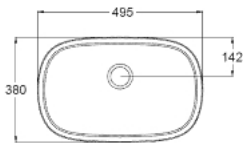

### PRODUCT DESCRIPTION

- Colour: alpine white
- 500 x 380 mm
- height 145 mm
- sanitary ware
- alpsko bela
- GROHE HyperClean antibacterial glazing
- Proguard