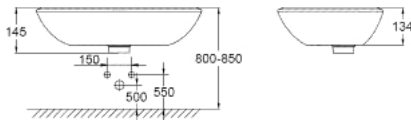

### PRODUCT DESCRIPTION

- Colour: alpine white
- 500 x 380 mm
- height 145 mm
- sanitary ware
- alpsko bela
- GROHE HyperClean antibacterial glazing
- Proguard