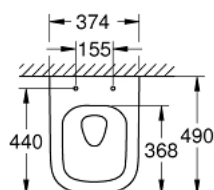

39 206 000 EURO CERAMIC WALL HUNG COMPACT WC

PRODUCT DESCRIPTION

- Colour: alpine white
- for concealed cistern
- horizontalni izlazni otvor
- GROHE Triple Vortex flushing technology
- wash down
- rimless
- flush volume 5/3 l
- class 1, full flush 6 l, 5 l according to EN997
- flushes with 3 l for small flush
- 49 cm width
- including fixation set
- sanitary ware
- fully skirted with invisible fixation
- compatible with seat and cover 39 330 002 (soft close) and 39 331 002 (without soft close)

39 206 000 EURO CERAMIC WALL HUNG COMPACT WC

SPARE PARTS, јун 2015 – now

1: Set za učvršćivanje (Spare part-nr. 49024000)