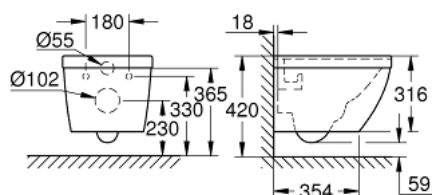

39 206 000 EURO CERAMIC WALL HUNG COMPACT WC

PRODUCT DESCRIPTION

- Colour: alpine white
- for concealed cistern
- horizontalni izlazni otvor
- GROHE Triple Vortex flushing technology
- wash down
- rimless
- flush volume 5/3 l
- class 1, full flush 6 l, 5 l according to EN997
- flushes with 3 l for small flush
- 49 cm width
- including fixation set
- sanitary ware
- fully skirted with invisible fixation
- compatible with seat and cover 39 330 002 (soft close) and 39 331 002 (without soft close)

39 206 000 EURO CERAMIC WALL HUNG COMPACT WC

SPARE PARTS, јун 2015 – now

1: Set za učvršćivanje (Spare part-nr. 49024000)