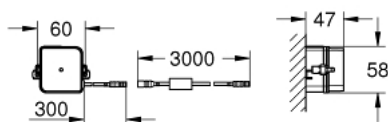

37 504 000 TECTRON SKATE BLUETOOTH INFRA-RED ELECTRONIC FOR WC

PRODUCT DESCRIPTION (1/2)

- Colour: chrome
- za vodokotliče 6 – 9 l
- s transformatorom 100-240 V AC, 50-60 Hz, 6,75 V DC
- with infrared sensor and Bluetooth module for bi-directional communication for monitoring, configuration and service purpose
- with additional manual actuation
- GROHE LongLife premaz
- prednja ploča 156 x 197 mm
- servo motor
- for use with Rapid SLX please order shaft 66 791 000 (sold separately)
- with Bluetooth 4.0* for wireless data communication
- for Apple** and Android devices
- Bluetooth raspon (10 m) zavisi od materijala i debljini zidova između odašiljača i prijemnika
- monitoring
- password protected products
- app detects all Bluetooth products in range
- auto flush cycles and timing last auto flush
- usage per day / 30 days
- configuration
- detection range and shut off delay
- auto flush
- cleaning mode
- 2 on/off timers
- identification by name
- service
- send and save 3 profiles
- reset functions
- hard and software version
- CE odobrenje
- Mobilni uređaji i GROHE IR Remote App*** nisu uključeni u dostavu i moraju se zasebno naručiti putem autorizovane Apple store/iTunes ili Google Play.