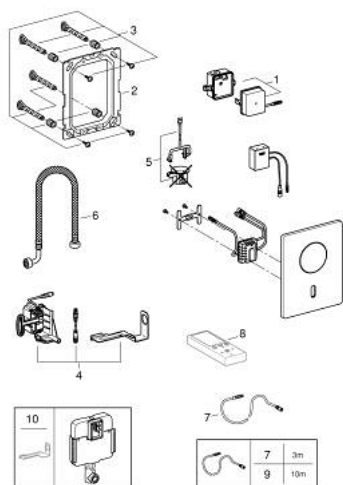

37 504 000 TECTRON SKATE BLUETOOTH INFRA-RED ELECTRONIC FOR WC

PRODUCT DESCRIPTION (1/2)

- Colour: chrome
- za vodokotliče 6 – 9 l
- s transformatorom 100-240 V AC, 50-60 Hz, 6,75 V DC
- with infrared sensor and Bluetooth module for bi-directional communication for monitoring, configuration and service purpose
- with additional manual actuation
- GROHE LongLife premaz
- prednja ploča 156 x 197 mm
- servo motor
- for use with Rapid SLX please order shaft 66 791 000 (sold separately)
- with Bluetooth 4.0* for wireless data communication
- for Apple** and Android devices
- Bluetooth raspon (10 m) zavisi od materijala i debljini zidova između odašiljača i prijemnika
- monitoring
- password protected products
- app detects all Bluetooth products in range
- auto flush cycles and timing last auto flush
- usage per day / 30 days
- configuration
- detection range and shut off delay
- auto flush
- cleaning mode
- 2 on/off timers
- identification by name
- service
- send and save 3 profiles
- reset functions
- hard and software version
- CE odobrenje
- Mobilni uređaji i GROHE IR Remote App*** nisu uključeni u dostavu i moraju se zasebno naručiti putem autorizovane Apple store/iTunes ili Google Play.

37 504 000 TECTRON SKATE BLUETOOTH INFRA-RED ELECTRONIC FOR WC

SPARE PARTS, maj 2023 – now

- 1: prekidanje napajanja (Spare part-nr. 42470000)
- 2: Instalacioni ram (Spare part-nr. 42736000)
- 3: Set za učvršćivanje (Spare part-nr. 4215800M)
- 4: Servo motor (Spare part-nr. 42612000)
- 5: Pop-up rod for servo motor (Spare part-nr. 43306000)
- 6: Crevo (Spare part-nr. 43307000)
- 7: Produžni kabl (Spare part-nr. 36221000)
- 8: Daljinski upravljač (Spare part-nr. 36407001)*
- 9: Produžni kabl (Spare part-nr. 36222000)*
- 10: Držač motora (Spare part-nr. 43617000)*