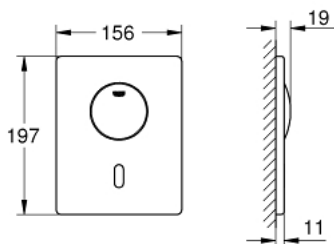

37 504 000 TECTRON SKATE BLUETOOTH INFRA-RED ELECTRONIC FOR WC

PRODUCT DESCRIPTION (1/2)

- Colour: chrome
- za vodokotliče 6 – 9 l
- s transformatorom 100-240 V AC, 50-60 Hz, 6,75 V DC
- with infrared sensor and Bluetooth module for bi-directional communication for monitoring, configuration and service purpose
- with additional manual actuation
- GROHE LongLife premaz
- prednja ploča 156 x 197 mm
- servo motor
- for use with Rapid SLX please order shaft 66 791 000 (sold separately)
- with Bluetooth 4.0* for wireless data communication
- for Apple** and Android devices
- Bluetooth raspon (10 m) zavisi od materijala i debljini zidova između odašiljača i prijemnika
- monitoring
- password protected products
- app detects all Bluetooth products in range
- auto flush cycles and timing last auto flush
- usage per day / 30 days
- configuration
- detection range and shut off delay
- auto flush
- cleaning mode
- 2 on/off timers
- identification by name
- service
- send and save 3 profiles
- reset functions
- hard and software version
- CE odobrenje
- Mobilni uređaji i GROHE IR Remote App*** nisu uključeni u dostavu i moraju se zasebno naručiti putem autorizovane Apple store/iTunes ili Google Play.