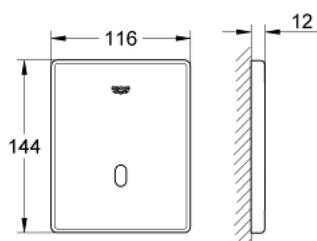

37 503 000 TECTRON SKATE BLUETOOTH INFRA-CRVENA ELEKTRONSKA JEDINICA ZA PISOAR

PRODUCT DESCRIPTION (1/2)

- Colour: chrome
- za Rapido U
- 37 338 000
- s transformatorom 100-240 V AC, 50-60 Hz, 6,75 V DC
- with infrared sensor and Bluetooth module for bi-directional communication for monitoring, configuration and service purpose
- GROHE LongLife premaz
- pritisak protoka min 0.5 bara
- pritisak pri radu max 10 bara
- with Bluetooth 4.0* for wireless data communication
- frekvencija Bluetooth odašiljača: 2.4 GHz
- for Apple** and Android devices
- Bluetooth raspon (10 m) zavisi od materijala i debljini zidova između odašiljača i prijemnika
- monitoring
- password protected products
- app detects all Bluetooth products in range
- auto flush cycles and timing last auto flush
- usage per day / 30 days
- configuration
- detection range and shut off delay
- auto flush
- cleaning mode
- 2 on/off timers
- identification by name
- service
- send and save 3 profiles
- reset functions
- CE odobrenje
- hard and software version
- Mobilni uređaji i GROHE IR Remote App*** nisu uključeni u dostavu i moraju se zasebno naručiti putem autorizovane Apple store/iTunes ili Google Play.