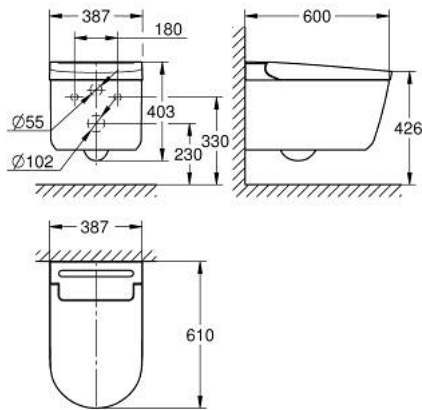

36 508 SH0 GROHE SENSA PRO SHOWER TOILET COMPLETE SYSTEM FOR CONCEALED FLUSHING CISTERNS, WALL-HUNG

PRODUCT DESCRIPTION (1/2)

- Colour: alpine white
- GROHE Hygiene Clean: with antibacterial glazing HyperClean (SIAA Kokin Japanese standard compliant) and non-stick coating AquaCeramic
- GROHE power flush: rimless wash down jet WC with GROHE Triple Vortex flushing technology
- GROHE Skin Clean:
 - 2 dedicated adjustable spray arms (1 for anal area, 1 for front spray)
 - separate water way for front spray
 - oscillating spray (automatic forward and reverse motion of the spray)
 - adjustable spray intensity
 - automatic pre- and post-rinsing of spray nozzle with fresh water
 - integrated instant heater provides unlimited warm water
 - adjustable temperature
- Additional functions:
 - warm air dryer with adjustable temperature
 - descaling function
 - PP WC seat and lid with automatic opening/close function
 - pyro electric sensor for user detection
 - power switch
 - inside bowl night light
 - hidden water supply and power supply connections
 - remote control
- includes:
 - noise protection sheet, mounting bases and washers
 - manual remote control with wall-mounted holder
 - water supply connection set for concealed cistern
 - nozzle guard
 - cable with system plug on device
- water pressure 0.05 - 1 MPa (0.5 - 10 bar)
- nominal voltage 220-240 V AC
- main frequency 50-60 Hz
- type of protection IPX4
- complies with EN 1717

Pure Freude
an Wasser

36 508 SH0 GROHE SENSIA PRO SHOWER TOILET COMPLETE SYSTEM FOR CONCEALED FLUSHING CISTERNS, WALL-HUNG

PRODUCT DESCRIPTION (2/2)

- CE odobrenje