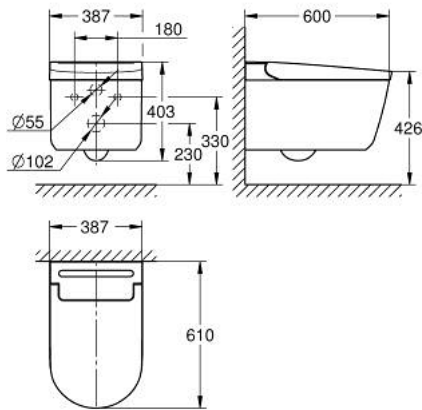

36 507 SH0 **SENSIA SHOWER TOILET COMPLETE SYSTEM FOR CONCEALED FLUSHING CISTERNS, WALL-HUNG**

PRODUCT DESCRIPTION

- Colour: alpine white
- GROHE Hygiene Clean: with antibacterial glazing HyperClean (SIAA Kokin Japanese standard compliant) and non-stick coating AquaCeramic
- GROHE power flush: rimless wash down jet WC with GROHE Triple Vortex flushing technology
- GROHE Skin Clean:
 - 2 dedicated adjustable spray arms (1 for anal area, 1 for front spray)
 - separate water way for front spray
 - oscillating spray (automatic forward and reverse motion of the spray)
 - adjustable spray intensity
 - automatic pre- and post-rinsing of spray nozzle with fresh water
 - integrated instant heater provides unlimited warm water
 - adjustable temperature
- Additional functions:
 - descaling function
 - PP WC seat and lid with soft close function
 - power switch
 - hidden water supply and power supply connections
 - remote control
- includes:
 - noise protection sheet, mounting bases and washers
 - manual remote control with wall-mounted holder
 - water supply connection set for concealed cistern
 - nozzle guard
 - cable with system plug on device
- water pressure 0.05 - 1 MPa (0.5 - 10 bar)
- nominal voltage 220-240 V AC
- main frequency 50-60 Hz
- type of protection IPX4
- complies with EN 1717
- CE odobrenje