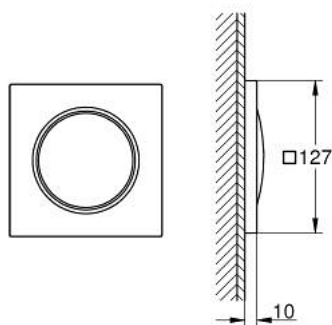

### PRODUCT DESCRIPTION

- Colour: chrome
- 127 x 127 mm svaki modul
- LED punog spektra: nežno svetlo koje izmenjuje dugine boje
- individualno podesivo: trajno osvetljenje s odabranom bojom
- sastoji se od:
  - - 1 modul za svetlo sa dva priključka
  - - 1 modul za svetlo s jednim priključkom
- vodootporno i zaštićeno od rđanja
- opskrba naponom: 12 V DC
- CE odobrenje
- GROHE LongLife premaz
- requires rough-in set (29 412), base unit box (112 133 9990), power supply (117 699 9990) and various cable connections – all components to be ordered separately due to installation situation
- this product contains built-in LED lamps, which cannot be changed:  
energy efficiency class: A+
- For detailed planning and product information please contact your local GROHE Customer Service.