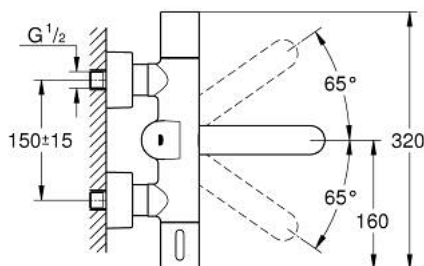

36 455 000 EUROSMART COSMOPOLITAN E SPECIAL INFRA-RED ELECTRONIC WALL BASIN MIXER WITH THERMOSTATIC TEMPERATURE CONTROL

PRODUCT DESCRIPTION (1/2)

- Colour: chrome
- with infrared sensor for bi-directional communication for monitoring, configuration and servicing
- 6V litijumska baterija, tip CR-P2
- battery lifetime: approx. 7 years (150 actuations a day)
- activation by hand, deactivation automatically when leaving detection zone (hand-body detection mode)
- two additional detection modes adjustable (hand-hand or body-body)
- metalna ergonomska ručica
- GROHE LongLife premaz
- maximum flow rate (at 3 bar): 8 l/min
- GROHE CoolTouch
- nepovratni ventil
- filter za nečistoću
- GROHE SafetyPlus
- ručica sa temperaturnom skalom sa unapred podešenim dugmetom za sigurnosno zaustavljanje između 35°C i 43°C
- metal temperature safety stop
- full unmixed hot or cold water in extreme handle position for legionella sampling
- rotaciona izlivna cev
- 187 mm
- projekcije 255 mm
- rotacija do 130°, na zaključavanje
- with S-unions and with covers
- self-sealing escutcheons
- ekran sa pokazateljem statusa baterije
- 7 pre-set programs:
 - auto flush
 - thermal disinfection
 - cleaning mode
- additional functions and precise settings by remote control 36 407
- CE odobrenje