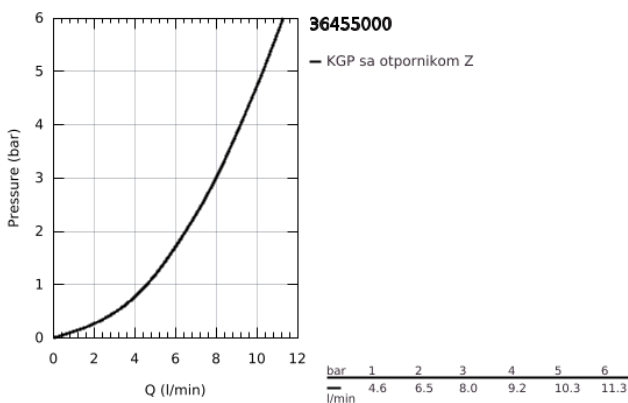

36 455 000 EUROSMART COSMOPOLITAN E SPECIAL INFRA-RED ELECTRONIC WALL BASIN MIXER WITH THERMOSTATIC TEMPERATURE CONTROL

PRODUCT DESCRIPTION (1/2)

- Colour: chrome
- with infrared sensor for bi-directional communication for monitoring, configuration and servicing
- 6V litijumska baterija, tip CR-P2
- battery lifetime: approx. 7 years (150 actuations a day)
- activation by hand, deactivation automatically when leaving detection zone (hand-body detection mode)
- two additional detection modes adjustable (hand-hand or body-body)
- metalna ergonomska ručica
- GROHE LongLife premaz
- maximum flow rate (at 3 bar): 8 l/min
- GROHE CoolTouch
- nepovratni ventil
- filter za nečistoću
- GROHE SafetyPlus
- ručica sa temperaturnom skalom sa unapred podešenim dugmetom za sigurnosno zaustavljanje između 35°C i 43°C
- metal temperature safety stop
- full unmixed hot or cold water in extreme handle position for legionella sampling
- rotaciona izlivna cev
- 187 mm
- projekcije 255 mm
- rotacija do 130°, na zaključavanje
- with S-unions and with covers
- self-sealing escutcheons
- ekran sa pokazateljem statusa baterije
- 7 pre-set programs:
 - auto flush
 - thermal disinfection
 - cleaning mode
- additional functions and precise settings by remote control 36 407
- CE odobrenje