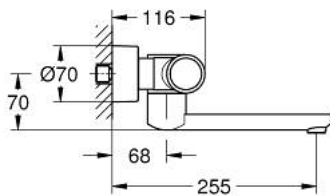

36 455 000 EUROSMART COSMOPOLITAN E SPECIAL INFRA-RED ELECTRONIC WALL BASIN MIXER WITH THERMOSTATIC TEMPERATURE CONTROL

PRODUCT DESCRIPTION (1/2)

- Colour: chrome
- with infrared sensor for bi-directional communication for monitoring, configuration and servicing
- 6V litijumska baterija, tip CR-P2
- battery lifetime: approx. 7 years (150 actuations a day)
- activation by hand, deactivation automatically when leaving detection zone (hand-body detection mode)
- two additional detection modes adjustable (hand-hand or body-body)
- metalna ergonomska ručica
- GROHE LongLife premaz
- maximum flow rate (at 3 bar): 8 l/min
- GROHE CoolTouch
- nepovratni ventil
- filter za nečistoću
- GROHE SafetyPlus
- ručica sa temperaturnom skalom sa unapred podešenim dugmetom za sigurnosno zaustavljanje između 35°C i 43°C
- metal temperature safety stop
- full unmixed hot or cold water in extreme handle position for legionella sampling
- rotaciona izlivna cev
- 187 mm
- projekcije 255 mm
- rotacija do 130°, na zaključavanje
- with S-unions and with covers
- self-sealing escutcheons
- ekran sa pokazateljem statusa baterije
- 7 pre-set programs:
 - auto flush
 - thermal disinfection
 - cleaning mode
- additional functions and precise settings by remote control 36 407
- CE odobrenje