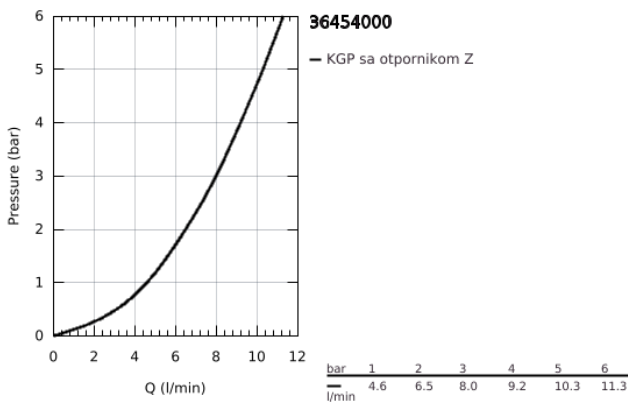

## 36 454 000 EUROSMART COSMOPOLITAN E SPECIAL INFRA-RED ELECTRONIC WALL BASIN MIXER WITH THERMOSTATIC TEMPERATURE CONTROL

### PRODUCT DESCRIPTION

- Colour: chrome
- with infrared sensor for bi-directional communication for monitoring, configuration and servicing
- 6V litijumska baterija, tip CR-P2
- battery lifetime: approx. 7 years (150 actuations a day)
- activation by hand, deactivation automatically when leaving detection zone (hand-body detection mode)
- two additional detection modes adjustable (hand-hand or body-body)
- GROHE LongLife premaz
- maximum flow rate (at 3 bar): 8 l/min
- GROHE CoolTouch
- nepovratni ventil
- filter za nečistoću
- GROHE SafetyPlus
- ručica sa temperaturnom skalom sa unapred podešenim dugmetom za sigurnosno zaustavljanje između 35°C i 43°C
- metal temperature safety stop
- full unmixed hot or cold water in extreme handle position for legionella sampling
- rotaciona izlivna cev 219 mm
- projekcija 287 mm
- rotacija do 130°, na zaključavanje
- with S-unions and with covers
- self-sealing escutcheons
- ekran sa pokazateljem statusa baterije
- 7 pre-set programs:
  - auto flush
  - thermal disinfection
  - cleaning mode
- additional functions and precise settings by remote control 36 407
- CE odobrenje
- akustična grupa I koja se slaže sa DIN 4109