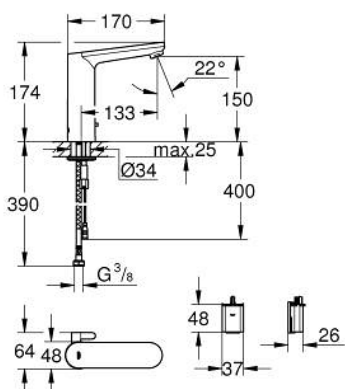

## 36 422 000 EUROSMART COSMOPOLITAN E INFRA-RED ELECTRONIC BASIN MIXER 1/2" L-SIZE WITH MIXING DEVICE AND ADJUSTABLE TEMPERATURE LIMITER