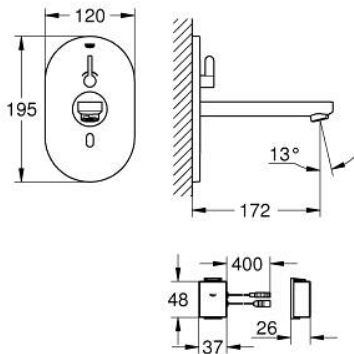

36 412 000 EUROSMART COSMOPOLITAN E BLUETOOTH INFRA-RED ELECTRONIC BASIN MIXER 1/2" WITH MIXING DEVICE AND ADJUSTABLE TEMPERATURE LIMITER

PRODUCT DESCRIPTION (1/2)

- Colour: chrome
- with infrared sensor and Bluetooth module for bi-directional communication for monitoring, configuration and service purpose
- s transformatorom 100-240 V AC, 50-60 Hz, 6,75 V DC
- set za završnu instalaciju za ugradnu kutiju
- 36 339 001
- GROHE LongLife premaz
- maximum flow rate (at 3 bar): 8 l/min
- laminarni regulator protoka vode
- chrome escutcheon and spout
- projekcije 172 mm
- with Bluetooth 4.0* for wireless data communication
- for Apple** and Android devices
- Bluetooth raspon (10 m) zavisi od materijala i debljini zidova između odašiljača i prijemnika
- monitoring
- password protected products
- app detects all Bluetooth products in range
- auto flush cycles and timing last auto flush
- usage per day / 30 days
- thermal disinfection cycles and timings last disinfection
- configuration
- detection range and shut off delay
- auto flush
- thermal disinfection
- cleaning mode
- 2 on/off timers
- identification by name
- service
- send and save 3 profiles
- reset functions
- hard and software version
- CE odobrenje