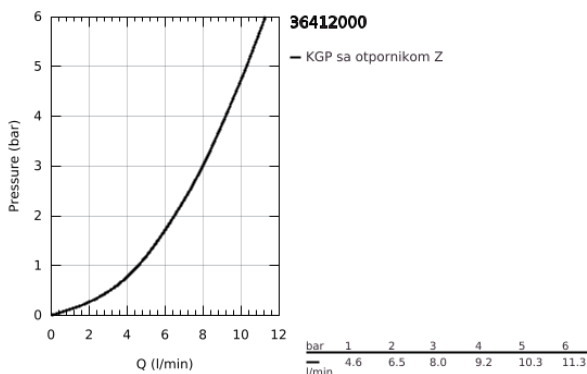

36 412 000 EUROSMART COSMOPOLITAN E BLUETOOTH INFRA-RED ELECTRONIC BASIN MIXER 1/2" WITH MIXING DEVICE AND ADJUSTABLE TEMPERATURE LIMITER

PRODUCT DESCRIPTION (1/2)

- Colour: chrome
- with infrared sensor and Bluetooth module for bi-directional communication for monitoring, configuration and service purpose
- s transformatorom 100-240 V AC, 50-60 Hz, 6,75 V DC
- set za završnu instalaciju za ugradnu kutiju
- 36 339 001
- GROHE LongLife premaz
- maximum flow rate (at 3 bar): 8 l/min
- laminarni regulator protoka vode
- chrome escutcheon and spout
- projekcije 172 mm
- with Bluetooth 4.0* for wireless data communication
- for Apple** and Android devices
- Bluetooth raspon (10 m) zavisi od materijala i debljini zidova između odašiljača i prijemnika
- monitoring
- password protected products
- app detects all Bluetooth products in range
- auto flush cycles and timing last auto flush
- usage per day / 30 days
- thermal disinfection cycles and timings last disinfection
- configuration
- detection range and shut off delay
- auto flush
- thermal disinfection
- cleaning mode
- 2 on/off timers
- identification by name
- service
- send and save 3 profiles
- reset functions
- hard and software version
- CE odobrenje