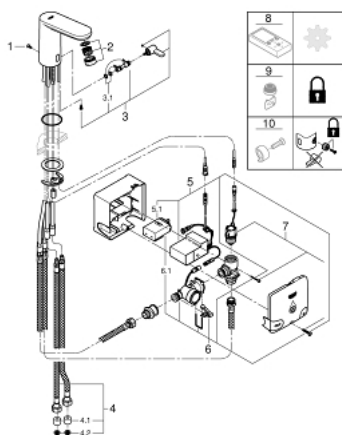

36 386 001 EUROSMART COSMOPOLITAN E POWERBOX

PRODUCT DESCRIPTION

- Colour: chrome
- infra-red electronic basin mixer with mixing device and adjustable temperature limiter
- with infrared sensor for bi-directional communication for monitoring, configuration and servicing
- including Powerbox self-generating power system
- GROHE EcoJoy tehnologija za manju potrošnju vode i savršen protok
- maximum flow rate (at 3 bar): 5.5 l/min
- including all flexible connection hoses
- nepovratni ventil
- filter za nečistoću
- brzi instalacijski sistem
- Powerbox
- power generator with water turbine
- internal energy saving unit
- with use of 60 s/24 h stand-by, 260 s/100 h stand-by
- with additional backup power
- 7 pre-set programs:
- auto flush
- thermal disinfection
- cleaning mode
- additional functions and precise settings by remote control 36 407
- min. preporučeni pritisak 1.0 bar

36 386 001 EUROSMART COSMOPOLITAN E POWERBOX

SPARE PARTS, март 2021 – now

- 1: Navoji (Spare part-nr. 4283100M)
- 2: Perlator (Spare part-nr. 42832000)
- 3: Mešač (Spare part-nr. 42401000)
- 4: Crevo za povezivanje (Spare part-nr. 42403000)
- 4.1: Nepovratni ventil (Spare part-nr. 4240400M)
- 4.2: Filter (Spare part-nr. 4241300M)
- 5: Elektronika (Spare part-nr. 42458000)
- 5.1: Kućište baterije (Spare part-nr. 42393000)
- 6: Generator (Spare part-nr. 42457000)
- 6.1: Kućište baterije (Spare part-nr. 42393000)
- 7: Elektromagnetni ventil (Spare part-nr. 42456000)
- 8: Daljinski upravljač (Spare part-nr. 36407001)*
- 9: Perlator (Spare part-nr. 36133000)*
- 10: Sakriveni mešač (Spare part-nr. 42408000)*