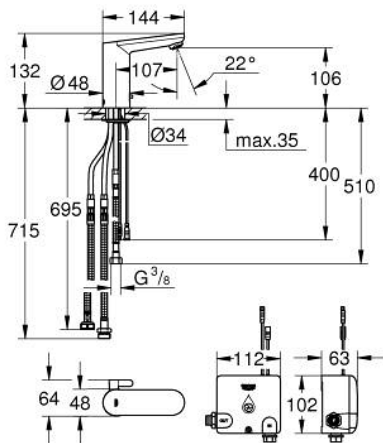

36 386 001 EUROSMART COSMOPOLITAN E POWERBOX

PRODUCT DESCRIPTION

- Colour: chrome
- infra-red electronic basin mixer with mixing device and adjustable temperature limiter
- with infrared sensor for bi-directional communication for monitoring, configuration and servicing
- including Powerbox self-generating power system
- GROHE EcoJoy tehnologija za manju potrošnju vode i savršen protok
- maximum flow rate (at 3 bar): 5.5 l/min
- including all flexible connection hoses
- nepovratni ventil
- filter za nečistoću
- brzi instalacijski sistem
- Powerbox
- power generator with water turbine
- internal energy saving unit
- with use of 60 s/24 h stand-by, 260 s/100 h stand-by
- with additional backup power
- 7 pre-set programs:
- auto flush
- thermal disinfection
- cleaning mode
- additional functions and precise settings by remote control 36 407
- min. preporučeni pritisak 1.0 bar

36 386 001 EUROSMART COSMOPOLITAN E POWERBOX

SPARE PARTS, март 2021 – now

- 1: Navoji (Spare part-nr. 4283100M)
- 2: Perlator (Spare part-nr. 42832000)
- 3: Mešač (Spare part-nr. 42401000)
- 4: Crevo za povezivanje (Spare part-nr. 42403000)
- 4.1: Nepovratni ventil (Spare part-nr. 4240400M)
- 4.2: Filter (Spare part-nr. 4241300M)
- 5: Elektronika (Spare part-nr. 42458000)
- 5.1: Kućište baterije (Spare part-nr. 42393000)
- 6: Generator (Spare part-nr. 42457000)
- 6.1: Kućište baterije (Spare part-nr. 42393000)
- 7: Elektromagnetni ventil (Spare part-nr. 42456000)
- 8: Daljinski upravljač (Spare part-nr. 36407001)*
- 9: Perlator (Spare part-nr. 36133000)*
- 10: Sakriveni mešač (Spare part-nr. 42408000)*