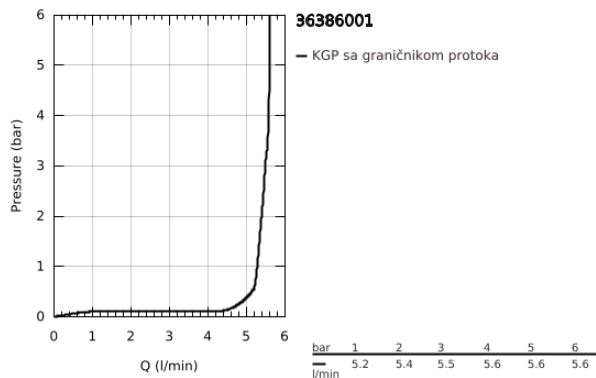

36 386 001 EUROSMART COSMOPOLITAN E POWERBOX

PRODUCT DESCRIPTION

- Colour: chrome
- infra-red electronic basin mixer with mixing device and adjustable temperature limiter
- with infrared sensor for bi-directional communication for monitoring, configuration and servicing
- including Powerbox self-generating power system
- GROHE EcoJoy tehnologija za manju potrošnju vode i savršen protok
- maximum flow rate (at 3 bar): 5.5 l/min
- including all flexible connection hoses
- nepovratni ventil
- filter za nečistoću
- brzi instalacijski sistem
- Powerbox
- power generator with water turbine
- internal energy saving unit
- with use of 60 s/24 h stand-by, 260 s/100 h stand-by
- with additional backup power
- 7 pre-set programs:
- auto flush
- thermal disinfection
- cleaning mode
- additional functions and precise settings by remote control 36 407
- min. preporučeni pritisak 1.0 bar